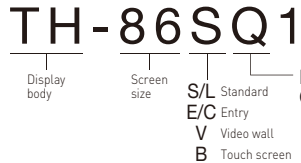

Entry

EQ1	TH-86EQ1	350cd/m²	24.7" operation	4K Media Player	Portrait
	TH-75EQ1	350cd/m²	24.7" operation	4K Media Player	Portrait
	TH-65EQ1	350cd/m²	18h operation	4K Media Player	Portrait
	TH-55EQ1	350cd/m²	18h operation	4K Media Player	Portrait
	TH-50EQ1	350cd/m²	18h operation	4K Media Player	Portrait
	TH-43EQ1	350cd/m²	18h operation	4K Media Player	Portrait
EF1	TH-32EF1	350cd/m²	16h operation	Media Player	Portrait

Video Wall

VF2H/ VF2	NEW TH-55VF2H	700cd/m²	24.7" operation	DIGITAL LINK	Portrait
	• DisplayPort (Ver. 1.2)			AAG Haze 28%	
VF1H	NEW TH-55VF2	500cd/m²	24.7" operation	DIGITAL LINK	Portrait
	• DisplayPort (Ver. 1.2)			AAG Haze 28%	
VF1H	TH-55VF1H	700cd/m²	24.7" operation	Media Player	DIGITAL LINK
	• DisplayPort (Ver. 1.1)			1.8m	AG Haze 44%
LFV70	TH-55LFV70	700cd/m²	24.7" operation	Media Player	DIGITAL LINK
	• DisplayPort (Ver. 1.1)			3.5m	AG Haze 44%
LFV9	TH-55LFV9	500cd/m²	24.7" operation	Media Player	Portrait
	• DisplayPort (Ver. 1.2)			3.5m	AAG Haze 28%
LFV8	TH-49LFV8	450cd/m²	24.7" operation	Media Player	Portrait
	• DisplayPort (Ver. 1.2)			AGLR Haze 3%	3.5m
BQE1/BFE1	TH-75BQE1	400cd/m²	16h operation	Immersion	Multi Touch
	TH-65BFE1	400cd/m²	16h operation	Immersion	Multi Touch

Touch Screen

Model Number Legend

Pitch for wall hanging is VESA compliant
* The availability varies depending on model.

NOTE: OpenPort PLATFORM is trademark of Panasonic Corporation. Market release schedules vary depending on the region. The specifications are subject to change without notice.

PTZ Camera Systems

Indoor Use

	AW-UE150W/K*	1" MOS	20x	PoE++
		12G/3G/HD-SDI		HDMI
		Fiber		
	AW-HE130W/K*	1/2.86" 3MOS	20x	PoE+
	AW-HN130W/K	3G/HD/SD-SDI		HDMI
	AW-UE70W/K*	1/2.3" MOS	20x	PoE+
	AW-UN70W/K	3G/HD-SDI		HDMI
				USB
	NEW AW-HE42W/K*	1/2.3" MOS	20x	PoE+
		3G/HD-SDI		HDMI
				USB
	AW-HE40SW/SK*	1/2.3" MOS	30x	PoE+
		HD-SDI		USB
	AW-HE40HW/HK*	1/2.3" MOS	30x	PoE+
	AW-HN40HW/HK	HDMI		USB
	AW-HE38HW/HK*	1/2.3" MOS	22x	PoE+
	AW-HN38HW/HK	HDMI		USB
	NEW AW-UE4W/K	1/2.5" MOS		PoE
		HDMI		USB

Outdoor Use

	AW-HR140	1/2.86" 3MOS	20x	PoE++
		3G/HD-SDI		

PTZ Camera Controller

	AW-RP150	One hand control	Touch Panel	Tracing Memory
		200 Cameras	100 Presets	PoE+
	NEW AW-RP60	200 Cameras	100 Presets	PoE
	AW-RP50	100 Cameras	100 Presets	
				*Limited stock

* : Can be upgraded to NDI | HX by purchasing a license from NewTek website. Please visit Panasonic website below for more detail information. <https://pro-av.panasonic.net/en/ndihx_support/>

For the latest information about Panasonic Pro Displays/PTZ Cameras, please visit:
Mobile app: panasonic.net/cns/prodisplays/support/mobile_app/